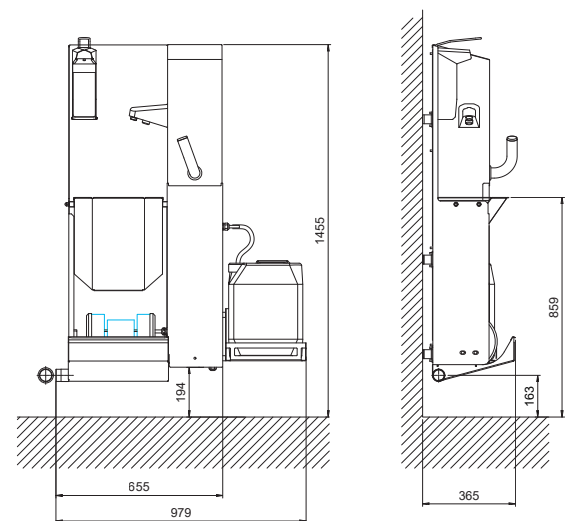

Technical data

Type	23822
Power supply	400V, 3/N/PE
Mains frequency	50-60 Hz
Power consumption	0.25 kW
Control voltage	24V DC
Protection class	IP65
Water supply	Hot R 1/2" T max. 65°C Cold R 1/2"
Drain	R 1 1/2"/HT - DN 50
Pressure	3-8 bar

Technical data may be subject to changes