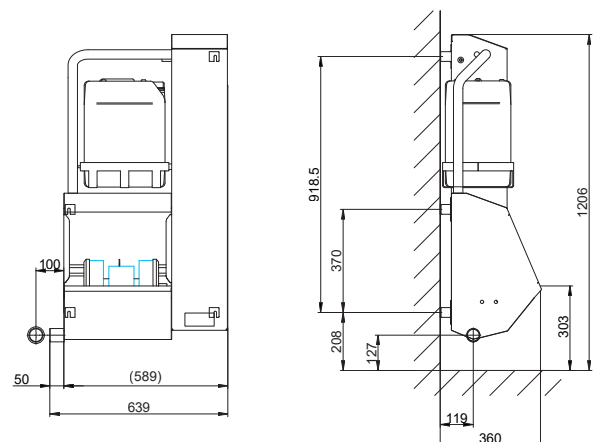

Technical data

Type	23821
Power supply	400V 3/N/PE
Mains frequency	50-60 Hz
Power consumption	0.25 kW
Control voltage	24V DC
Protection class	IP65
Water supply	3/4" max. 43°C
Water drain	R 1½"/HT - DN 50
Pressure	3-8 bar

Technical data may be subject to changes